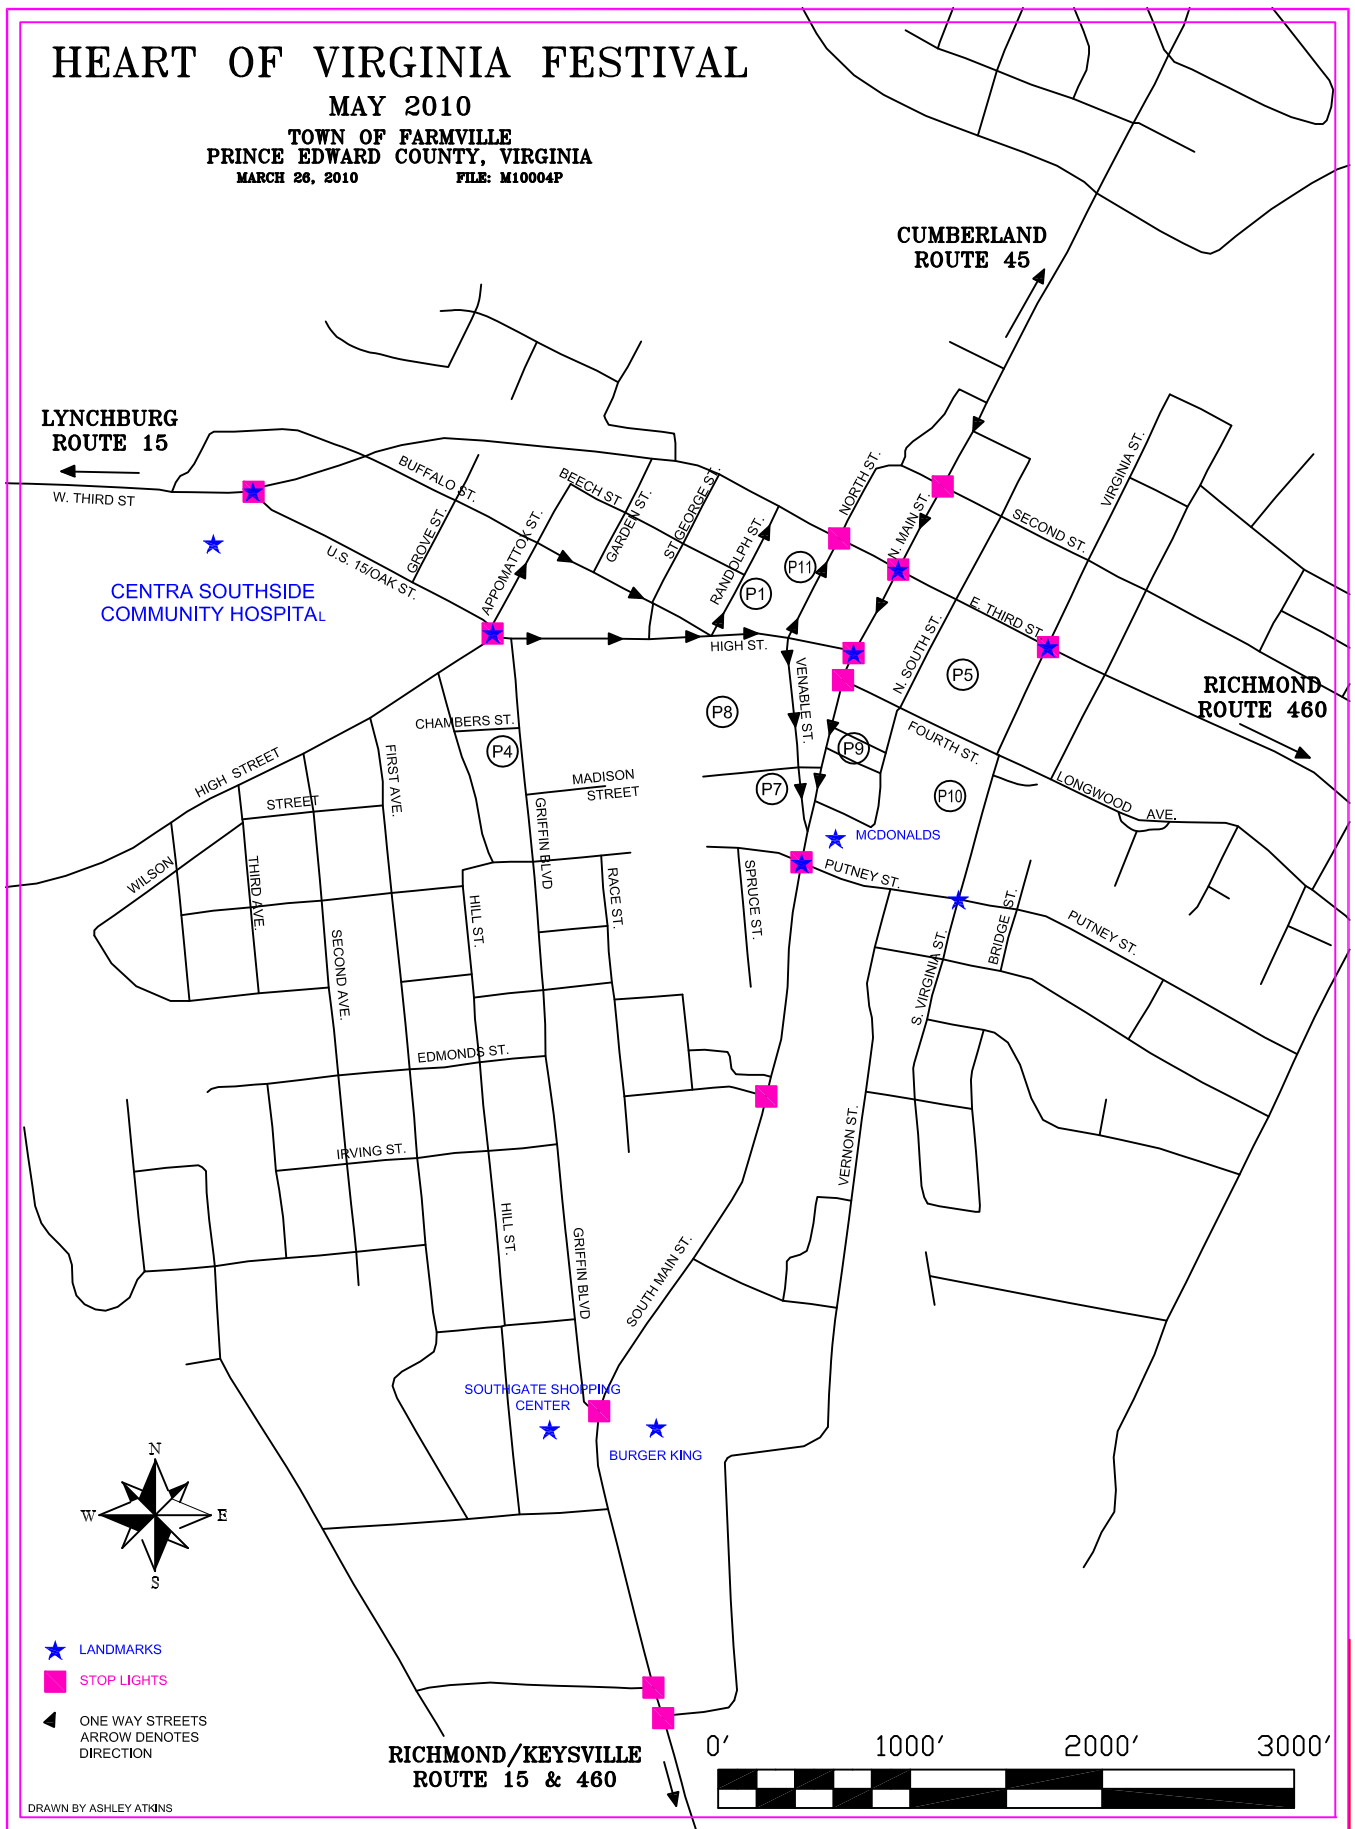

HEART OF VIRGINIA FESTIVAL

MAY 2010

TOWN OF FARMVILLE
PRINCE EDWARD COUNTY, VIRGINIA
MARCH 26, 2010 FILE: M10004P

LYNCHBURG
ROUTE 15

CUMBERLAND
ROUTE 45

RICHMOND
ROUTE 460

CENTRA SOUTHSIDE
COMMUNITY HOSPITAL

MCDONALDS

SOUTHGATE SHOPPING
CENTER

BURGER KING

- ★ LANDMARKS
- STOP LIGHTS
- ▲ ONE WAY STREETS
ARROW DENOTES
DIRECTION

RICHMOND/KEYSVILLE
ROUTE 15 & 460